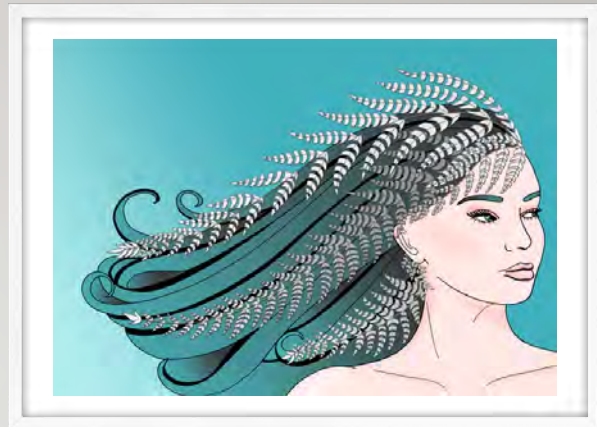

SILVER FERN HAIR (2013)

Hand-drawn, digitally coloured art print.
Open edition (unlimited).
Digitally signed by Amanda Sears.

SIZES AVAILABLE

★ RECTANGLE

A4 210x297mm

A3 297x420mm

*Has white border