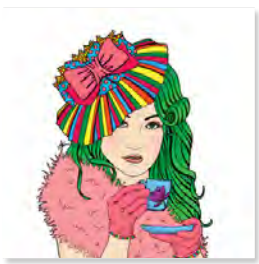

SIZES AVAILABLE

★ RECTANGLE

A4 210x297mm

A3 297x420mm

CLASSICS COLLECTION

CUPPA TEA (2014)

Hand-drawn, digitally coloured art print.
Open edition (unlimited).
Digitally signed by Amanda Sears.

SIZES AVAILABLE