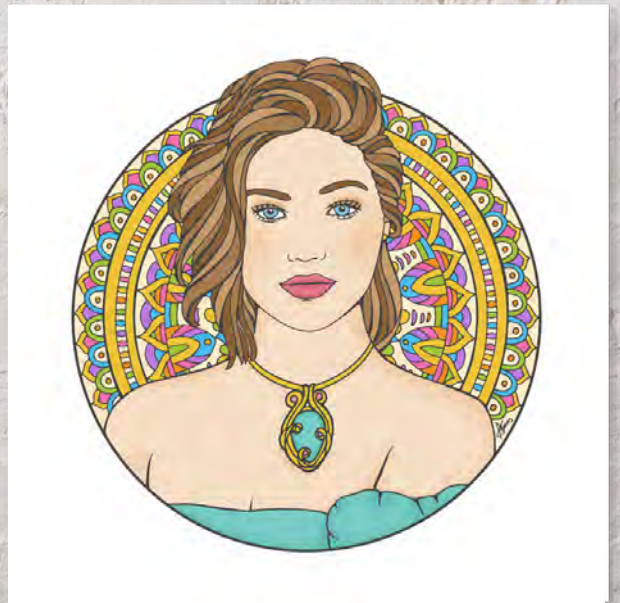

DETAIL

DETAIL

JELLYFISH DREAMS (2021)

Hand-drawn, digitally coloured art print.
Open edition (unlimited).
Digitally signed by Amanda Sears.

SIZES AVAILABLE

- ★ SQUARE
  210x210mm
  297x297mm
  420x420mm

AMANDALA (2021)

Hand-drawn, digitally coloured art print.
Open edition (unlimited).
Digitally signed by Amanda Sears.

SIZES AVAILABLE

- ★ SQUARE
  210x210mm
  297x297mm
  420x420mm