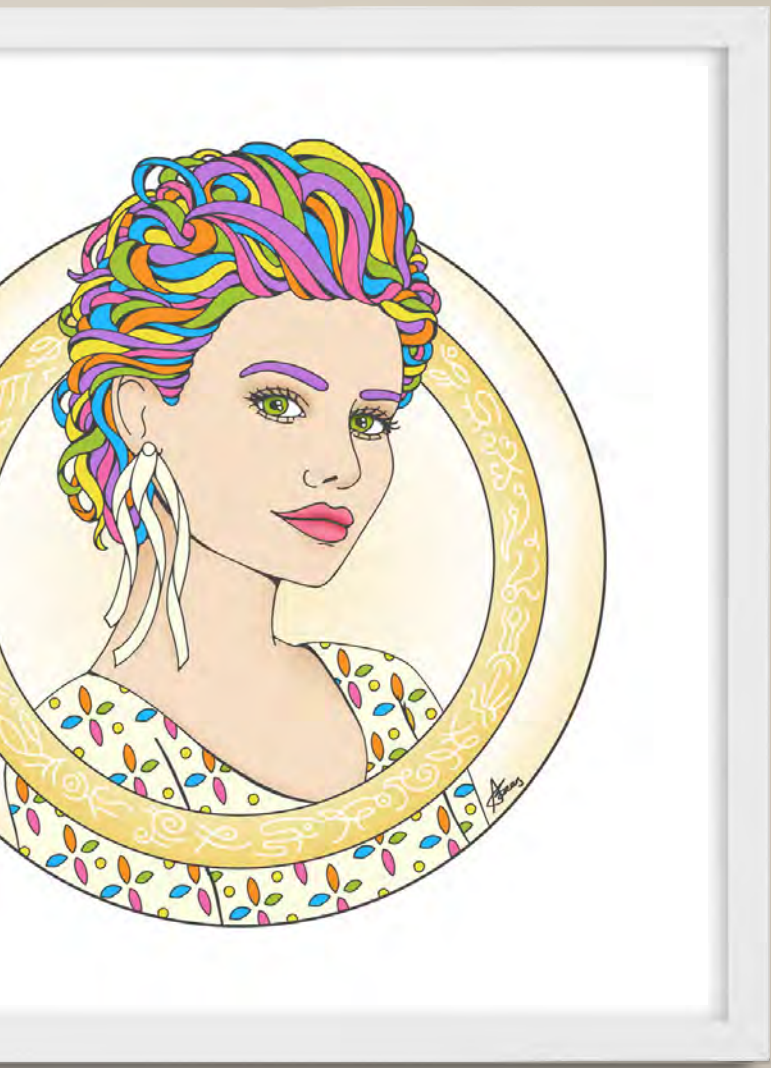

2022/2023 COLLECTION

DETAIL

DETAIL

HALO (2022)

Hand-drawn, digitally coloured art print.
Open edition (unlimited).
Digitally signed by Amanda Sears.

SIZES AVAILABLE

★ SQUARE

210x210mm