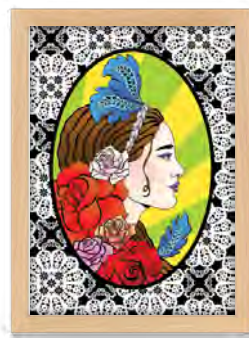

SIZES AVAILABLE

★ RECTANGLE
A4 210x297mm
A3 297x420mm

RESTING RAINBOW (2013)

Hand-drawn, digitally coloured art print.
Open edition (unlimited).
Digitally signed by Amanda Sears.

SIZES AVAILABLE

★ RECTANGLE
A4 210x297mm
A3 297x420mm
**Optional white border on request*