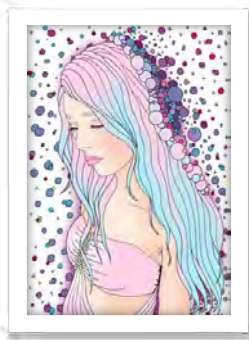

BUBBLES (2014)

Hand-drawn, digitally coloured art print.
Open edition (unlimited).
Digitally signed by Amanda Sears.

SIZES AVAILABLE

★ RECTANGLE

A4 210x297mm

A3 297x420mm

*Optional white border on request