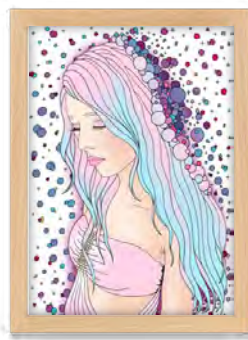

BUBBLES (2014)

Hand-drawn, digitally coloured art print.
Open edition (unlimited).
Digitally signed by Amanda Sears.

SIZES AVAILABLE

★ RECTANGLE

A4 210x297mm

A3 297x420mm

*Optional white border on request