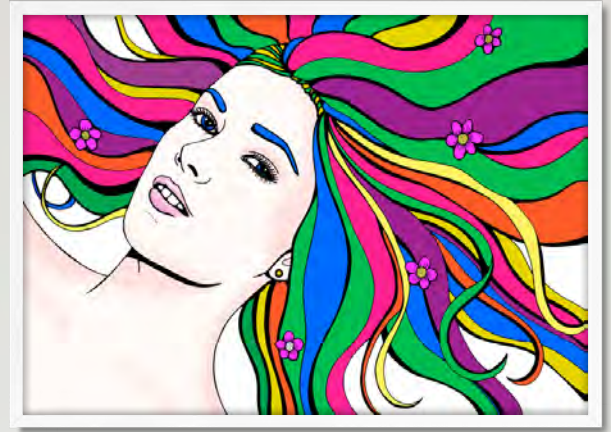

RESTING RAINBOW (2013)

Hand-drawn, digitally coloured art print.
Open edition (unlimited).
Digitally signed by Amanda Sears.

SIZES AVAILABLE

★ RECTANGLE
A4 210x297mm
A3 297x420mm
*Optional white border on request