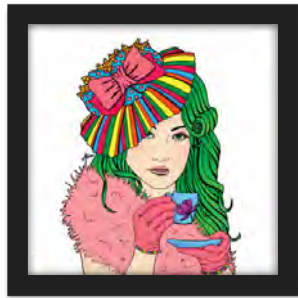

SIZES AVAILABLE

★ RECTANGLE

A4 210x297mm

A3 297x420mm

CLASSICS COLLECTION

CUPPA TEA (2014)

Hand-drawn, digitally coloured art print.
Open edition (unlimited).
Digitally signed by Amanda Sears.

SIZES AVAILABLE